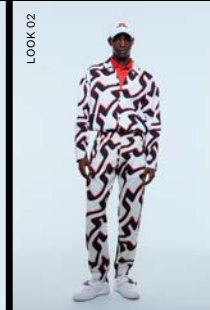

J.LINDBERG

**LOOKBOOK GOLF MEN'S / WOMEN'S
FALL WINTER 2023**

J.LINDBERG - FALL WINTER 2023 / GOLF LOOKBOOK

J.LINDBERG - FALL WINTER 2023 / GOLF LOOKBOOK

TOUR TECH PRINT POLO
AMELIE PRINT SKIRT
PLAY STAND BAG PRINT

IRIS CROPPED TOP
ASA PRINT SOFT COMPRESSION TOP
PIA PANT
ROY WEBBING BELT

ASA PRINT SOFT COMPRESSION TOP
SALLY KNITTED SKIRT
ARLENE CAP

JASMIN DRESS
ANGUS CAP

HOLLY KNITTED DRESS

SAGE LONG SLEEVE TOP
PIA PRINT PANT
BRIDGER LEATHER BELT
ANGUS CAP

BANCHI REGULAR FIT POLO
AELLO SOFT COMPRESSION
ELLOTT PRINT PANT
SLATER DETACHABLE BELT
JIM PRINT CAP

DEX OVERSHIRT PRINT
BRIDGE REGULAR FIT POLO
PETRUS PRINT PANT
ANGUS CAP

KIM QUILT JACKET
QUILTED PANTS
HALS REGULAR FIT POLO