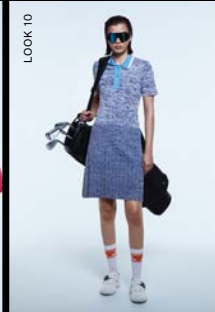

J.LINDBERG

**LOOKBOOK GOLF MEN'S / WOMEN'S
FALL WINTER 2023**

J.LINDBERG - FALL WINTER 2023 / GOLF LOOKBOOK

J.LINDBERG - FALL WINTER 2023 / GOLF LOOKBOOK

TOUR TECH PRINT POLO
AMELIE PRINT SKIRT
PLAY STAND BAG PRINT

DAGMAR DRESS
ARLENE CAP
AYLIN SLEEVE

KRISTINE POLO
ADINA SKIRT
ZENNA DIADEM VISOR

FRIDA STRIPE KNITTED SKIRT
ASA PRINT SOFT COMPRESSION TOP
ARLENE CAP
PLAY STAND BAG PRINT

MAGNOLIA LONG SLEEVE TOP
DORLI PANT
ANGA CAP