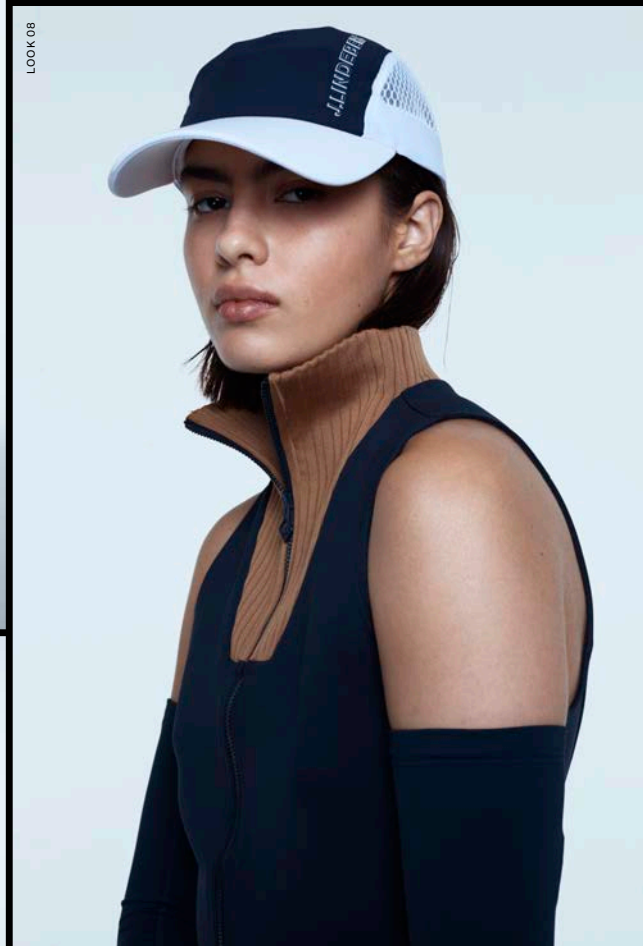

J.LINDBERG

**LOOKBOOK GOLF MEN'S / WOMEN'S
FALL WINTER 2023**

J.LINDBERG - FALL WINTER 2023 / GOLF LOOKBOOK

J.LINDBERG - FALL WINTER 2023 / GOLF LOOKBOOK

TOUR TECH PRINT POLO
AMELIE PRINT SKIRT
PLAY STAND BAG PRINT

DAGMAR DRESS
ARLENE CAP
AYLIN SLEEVE

KRISTINE POLO
ADINA SKIRT
ZENNA DIADEM VISOR

FRIDA STRIPE KNITTED SKIRT
ASA PRINT SOFT COMPRESSION TOP
ARLENE CAP
PLAY STAND BAG PRINT

MAGNOLIA LONG SLEEVE TOP
DORLI PANT
ANGA CAP

BANCHI REGULAR FIT POLO
AELLO SOFT COMPRESSION
ELLOTT PRINT PANT
SLATER DETACHABLE BELT
JIM PRINT CAP

DEX OVERSHIRT PRINT
BRIDGE REGULAR FIT POLO
PETRUS PRINT PANT
ANGUS CAP

KIM QUILT JACKET
QUILTED PANTS
HALS REGULAR FIT POLO