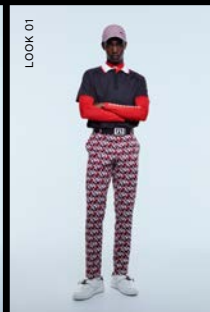

J.LINDBERG

**LOOKBOOK GOLF MEN'S / WOMEN'S
FALL WINTER 2023**

J.LINDBERG - FALL WINTER 2023 / GOLF LOOKBOOK

J.LINDBERG - FALL WINTER 2023 / GOLF LOOKBOOK

TOUR TECH PRINT POLO
AMELIE PRINT SKIRT
PLAY STAND BAG PRINT

IRIS CROPPED TOP
ASA PRINT SOFT COMPRESSION TOP
PIA PANT
ROY WEBBING BELT

ASA PRINT SOFT COMPRESSION TOP
SALLY KNITTED SKIRT
ARLENE CAP

JASMIN DRESS
ANGUS CAP

HOLLY KNITTED DRESS

SAGE LONG SLEEVE TOP
PIA PRINT PANT
BRIDGER LEATHER BELT
ANGUS CAP

BANCHI REGULAR FIT POLO
AELLO SOFT COMPRESSION
ELLOTT PRINT PANT
SLATER DETACHABLE BELT
JIM PRINT CAP

DEX OVERSHIRT PRINT
BRIDGE REGULAR FIT POLO
PETRUS PRINT PANT
ANGUS CAP

KIM QUILT JACKET
QUILTED PANTS
HALS REGULAR FIT POLO