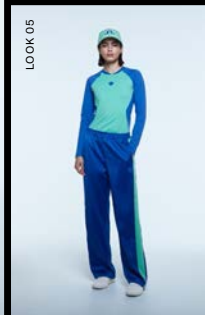

J.LINDBERG

**LOOKBOOK GOLF MEN'S / WOMEN'S
FALL WINTER 2023**

J.LINDBERG - FALL WINTER 2023 / GOLF LOOKBOOK

J.LINDBERG - FALL WINTER 2023 / GOLF LOOKBOOK

TOUR TECH PRINT POLO
AMELIE PRINT SKIRT
PLAY STAND BAG PRINT

DAGMAR DRESS
ARLENE CAP
AYLIN SLEEVE

KRISTINE POLO
ADINA SKIRT
ZENNA DIADEM VISOR

FRIDA STRIPE KNITTED SKIRT
ASA PRINT SOFT COMPRESSION TOP
ARLENE CAP
PLAY STAND BAG PRINT

MAGNOLIA LONG SLEEVE TOP
DORLI PANT
ANGA CAP