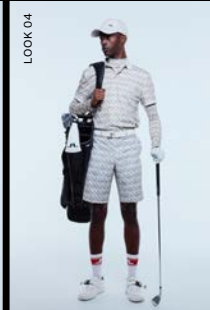

J.LINDBERG

**LOOKBOOK GOLF MEN'S / WOMEN'S
FALL WINTER 2023**

J.LINDBERG - FALL WINTER 2023 / GOLF LOOKBOOK

J.LINDBERG - FALL WINTER 2023 / GOLF LOOKBOOK

TOUR TECH PRINT POLO
AMELIE PRINT SKIRT
PLAY STAND BAG PRINT

IRIS CROPPED TOP
ASA PRINT SOFT COMPRESSION TOP
PIA PANT
ROY WEBBING BELT

ASA PRINT SOFT COMPRESSION TOP
SALLY KNITTED SKIRT
ARLENE CAP

JASMIN DRESS
ANGUS CAP

HOLLY KNITTED DRESS

SAGE LONG SLEEVE TOP
PIA PRINT PANT
BRIDGER LEATHER BELT
ANGUS CAP

BANCHI REGULAR FIT POLO
AELLO SOFT COMPRESSION
ELLOTT PRINT PANT
SLATER DETACHABLE BELT
JIM PRINT CAP

DEX OVERSHIRT PRINT
BRIDGE REGULAR FIT POLO
PETRUS PRINT PANT
ANGUS CAP

KIM QUILT JACKET
QUILTED PANTS
HALS REGULAR FIT POLO