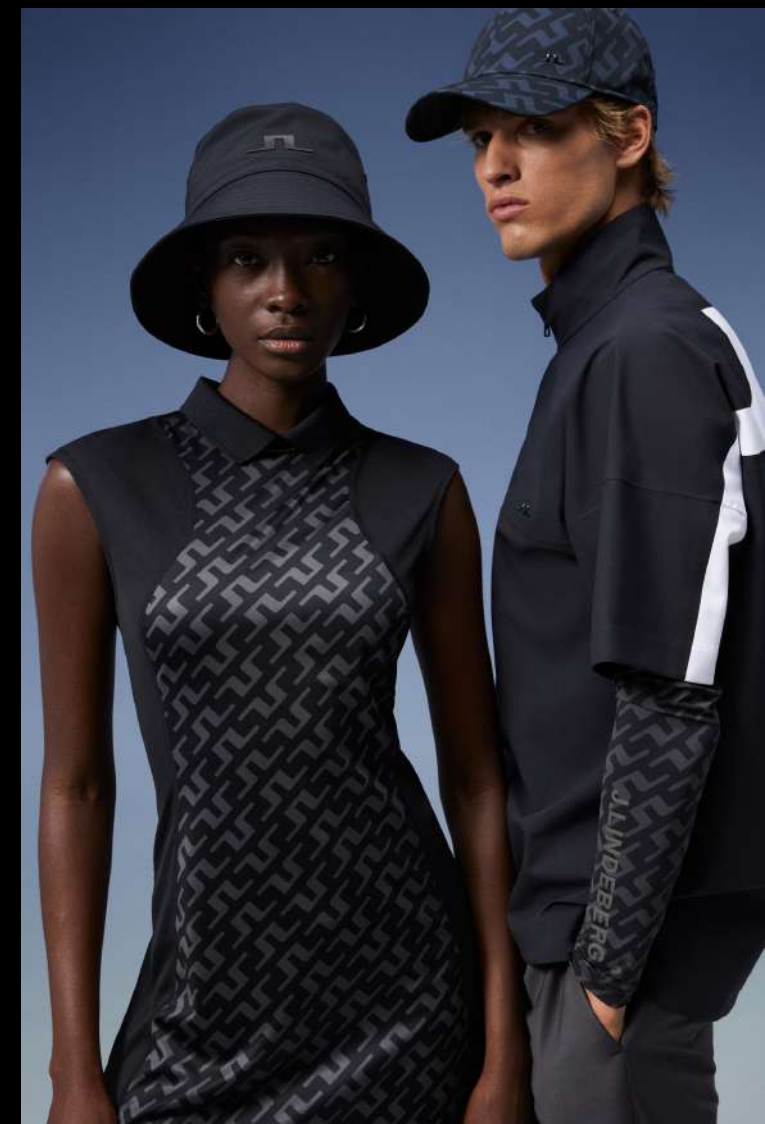

URSA DRESS / 9999 BLACK
SIRI BUCKET HAT / 9999 BLACK
VENT 500 GOLF SNEAKER W / 9999 BLACK